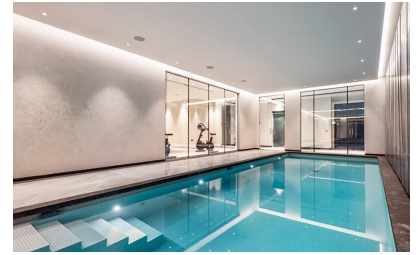

2 asuntolat huoneisto in Relleu

Ref: NP135606

**Hinta
alkaen
139.000€**

Kotelotyyppi : huoneisto

Alue : Relleu

Makuuhuonett : 2

Kylpyhuonett : 1

suuntautuminen : tämä

näkymät : N / A

pysäköinti : Yhteisön
pysäköinti

asunto : 78 m²

✓ terassi

NEW BUILD RESIDENTIAL IN RELLEU New Build residential in Relleu is the ideal place for those who want to have a quality home in a very beautiful place and with all services next door. The building has 7 floors with 2 stairs and its 2 elevators. In the basement there are 69 parking spaces and 42 storage rooms. On the ground floor is the heated indoor pool, a large room for the use of all owners and two commercial premises, on the roof is the outdoor pool with its terraces. Enjoy cooking in a modern kitchen and also the living rooms with stunning views, and relax on the spacious terrace overlooking the breathtaking nature of Relleu. From the terraces there are spectacular, completely unobstructed views. The beautiful mountains, the new lake and the sports areas of the town are beautiful. The orientation is south-east so all the terraces have sun from early in the morning until early in the afternoon. Watching the sunrise from your terrace can be a wonderful experience. An options underground parking space and storeroom at an extra cost. Relax - Pool: Dive into an oasis of serenity and leave the daily stress behind as you swim laps in our refreshing pool. - Sauna: Let go of all tension and indulge in the bliss of our luxurious sauna. The soothing heat relaxes your muscles and purifies your mind, leaving you feeling completely rejuvenated after each session. Work-Out - Gym: Achieve your fitness goals without leaving the comfort of your home. Our state-of-the-art fitness centre is equipped with the latest equipment, giving you the freedom to train at your own pace and in your own way. Whether you're seeking an intense workout, a relaxing swim session, or just a moment of peace and reflection, our apartment complex offers everything you need for a balanced lifestyle. Relleu is a beautiful and quiet mountain town where people of different nationalities live. Relleu is 15km from the Mediterranean highway, 18km from Villajoyosa beach and 25km from Benidorm beach. The village of Relleu is the perfect place for lovers of mountain, cycling, hiking, canyoning or other sports. The swamp route with its famous footbridge reaches the same building. These mountains are the ideal environment for riding a motorcycle or bicycle.