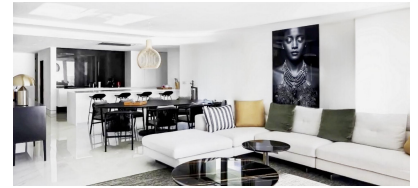

2 asuntolat huoneisto in Relleu

Ref: NP135606

**Hinta
alkaen
139.000€**

Kotelotyyppi : huoneisto

Alue : Relleu

Makuuhuonett : 2

Kylpyhuonett : 1

suuntautuminen : tämä

näkymät : N / A

pysäköinti : Yhteisön
pysäköinti

asunto : 78 m²

✓ terassi

NEW BUILD RESIDENTIAL IN RELLEU New Build residential in Relleu is the ideal place for those who want to have a quality home in a very beautiful place and with all services next door. The building has 7 floors with 2 stairs and its 2 elevators. In the basement there are 69 parking spaces and 42 storage rooms. On the ground floor is the heated indoor pool, a large room for the use of all owners and two commercial premises, on the roof is the outdoor pool with its terraces. Enjoy cooking in a modern kitchen and also the living rooms with stunning views, and relax on the spacious terrace overlooking the breathtaking nature of Relleu. From the terraces there are spectacular, completely unobstructed views. The beautiful mountains, the new lake and the sports areas of the town are beautiful. The orientation is south-east so all the terraces have sun from early in the morning until early in the afternoon. Watching the sunrise from your terrace can be a wonderful experience. An options underground parking space and storeroom at an extra cost. Relax - Pool: Dive into an oasis of serenity and leave the daily stress behind as you swim laps in our refreshing pool. - Sauna: Let go of all tension and indulge in the bliss of our luxurious sauna. The soothing heat relaxes your muscles and purifies your mind, leaving you feeling completely rejuvenated after each session. Work-Out - Gym: Achieve your fitness goals without leaving the comfort of your home. Our state-of-the-art fitness centre is equipped with the latest equipment, giving you the freedom to train at your own pace and in your own way. Whether you're seeking an intense workout, a relaxing swim session, or just a moment of peace and reflection, our apartment complex offers everything you need for a balanced lifestyle. Relleu is a beautiful and quiet mountain town where people of different nationalities live. Relleu is 15km from the Mediterranean highway, 18km from Villajoyosa beach and 25km from Benidorm beach. The village of Relleu is the perfect place for lovers of mountain, cycling, hiking, canyoning or other sports. The swamp route with its famous footbridge reaches the same building. These mountains are the ideal environment for riding a motorcycle or bicycle.