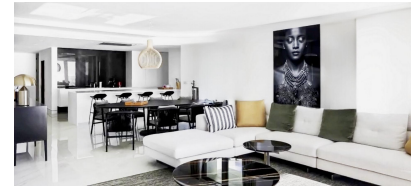

2 bedroom Apartment in Relleu

Ref: NP135606

Price from
139,000€

Property type : Apartment

Orientation : East

House area : 78 m²

Location : Relleu

Views : N/A

Bedrooms : 2

Parking : Communal parking

Bathrooms : 1

✓ Terrace

NEW BUILD RESIDENTIAL IN RELLEU New Build residential in Relleu is the ideal place for those who want to have a quality home in a very beautiful place and with all services next door. The building has 7 floors with 2 stairs and its 2 elevators. In the basement there are 69 parking spaces and 42 storage rooms. On the ground floor is the heated indoor pool, a large room for the use of all owners and two commercial premises, on the roof is the outdoor pool with its terraces. Enjoy cooking in a modern kitchen and also the living rooms with stunning views, and relax on the spacious terrace overlooking the breathtaking nature of Relleu. From the terraces there are spectacular, completely unobstructed views. The beautiful mountains, the new lake and the sports areas of the town are beautiful. The orientation is south-east so all the terraces have sun from early in the morning until early in the afternoon. Watching the sunrise from your terrace can be a wonderful experience. An options underground parking space and storeroom at an extra cost. Relax - Pool: Dive into an oasis of serenity and leave the daily stress behind as you swim laps in our refreshing pool. - Sauna: Let go of all tension and indulge in the bliss of our luxurious sauna. The soothing heat relaxes your muscles and purifies your mind, leaving you feeling completely rejuvenated after each session. Work-Out - Gym: Achieve your fitness goals without leaving the comfort of your home. Our state-of-the-art fitness centre is equipped with the latest equipment, giving you the freedom to train at your own pace and in your own way. Whether you're seeking an intense workout, a relaxing swim session, or just a moment of peace and reflection, our apartment complex offers everything you need for a balanced lifestyle. Relleu is a beautiful and quiet mountain town where people of different nationalities live. Relleu is 15km from the Mediterranean highway, 18km from Villajoyosa beach and 25km from Benidorm beach. The village of Relleu is the perfect place for lovers of mountain, cycling, hiking, canyoning or other sports. The swamp route with its famous footbridge reaches the same building. These mountains are the ideal environment for riding a motorcycle or bicycle.