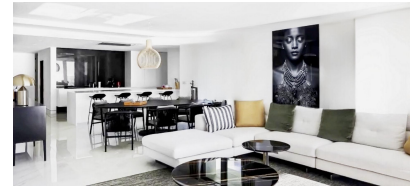

2 bedroom Apartment in Relleu

Ref: NP135606

Price from
139,000€

Property type : Apartment

Orientation : East

House area : 78 m²

Location : Relleu

Views : N/A

Bedrooms : 2

Parking : Communal parking

Bathrooms : 1

✓ Terrace

NEW BUILD RESIDENTIAL IN RELLEU New Build residential in Relleu is the ideal place for those who want to have a quality home in a very beautiful place and with all services next door. The building has 7 floors with 2 stairs and its 2 elevators. In the basement there are 69 parking spaces and 42 storage rooms. On the ground floor is the heated indoor pool, a large room for the use of all owners and two commercial premises, on the roof is the outdoor pool with its terraces. Enjoy cooking in a modern kitchen and also the living rooms with stunning views, and relax on the spacious terrace overlooking the breathtaking nature of Relleu. From the terraces there are spectacular, completely unobstructed views. The beautiful mountains, the new lake and the sports areas of the town are beautiful. The orientation is south-east so all the terraces have sun from early in the morning until early in the afternoon. Watching the sunrise from your terrace can be a wonderful experience. An options underground parking space and storeroom at an extra cost. Relax - Pool: Dive into an oasis of serenity and leave the daily stress behind as you swim laps in our refreshing pool. - Sauna: Let go of all tension and indulge in the bliss of our luxurious sauna. The soothing heat relaxes your muscles and purifies your mind, leaving you feeling completely rejuvenated after each session. Work-Out - Gym: Achieve your fitness goals without leaving the comfort of your home. Our state-of-the-art fitness centre is equipped with the latest equipment, giving you the freedom to train at your own pace and in your own way. Whether you're seeking an intense workout, a relaxing swim session, or just a moment of peace and reflection, our apartment complex offers everything you need for a balanced lifestyle. Relleu is a beautiful and quiet mountain town where people of different nationalities live. Relleu is 15km from the Mediterranean highway, 18km from Villajoyosa beach and 25km from Benidorm beach. The village of Relleu is the perfect place for lovers of mountain, cycling, hiking, canyoning or other sports. The swamp route with its famous footbridge reaches the same building. These mountains are the ideal environment for riding a motorcycle or bicycle.