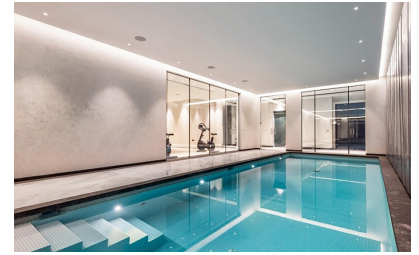

3 bedroom Apartment in Relleu

Ref: NP135604

Price from
229,000€

Property type : Apartment

Orientation : East

House area : 142 m²

Location : Relleu

Views : N/A

Bedrooms : 3

Parking : Communal parking

Bathrooms : 2

✓ Terrace

NEW BUILD RESIDENTIAL IN RELLEU New Build residential in Relleu is the ideal place for those who want to have a quality home in a very beautiful place and with all services next door. The building has 7 floors with 2 stairs and its 2 elevators. In the basement there are 69 parking spaces and 42 storage rooms. On the ground floor is the heated indoor pool, a large room for the use of all owners and two commercial premises, on the roof is the outdoor pool with its terraces. Enjoy cooking in a modern kitchen and also the living rooms with stunning views, and relax on the spacious terrace overlooking the breathtaking nature of Relleu. From the terraces there are spectacular, completely unobstructed views. The beautiful mountains, the new lake and the sports areas of the town are beautiful. The orientation is south-east so all the terraces have sun from early in the morning until early in the afternoon. Watching the sunrise from your terrace can be a wonderful experience. An options underground parking space and storeroom at an extra cost. Relax - Pool: Dive into an oasis of serenity and leave the daily stress behind as you swim laps in our refreshing pool. - Sauna: Let go of all tension and indulge in the bliss of our luxurious sauna. The soothing heat relaxes your muscles and purifies your mind, leaving you feeling completely rejuvenated after each session. Work-Out - Gym: Achieve your fitness goals without leaving the comfort of your home. Our state-of-the-art fitness centre is equipped with the latest equipment, giving you the freedom to train at your own pace and in your own way. Whether you're seeking an intense workout, a relaxing swim session, or just a moment of peace and reflection, our apartment complex offers everything you need for a balanced lifestyle. Relleu is a beautiful and quiet mountain town where people of different nationalities live. Relleu is 15km from the Mediterranean highway, 18km from Villajoyosa beach and 25km from Benidorm beach. The village of Relleu is the perfect place for lovers of mountain, cycling, hiking, canyoning or other sports. The swamp route with its famous footbridge reaches the same building. These mountains are the ideal environment for riding a motorcycle or bicycle.