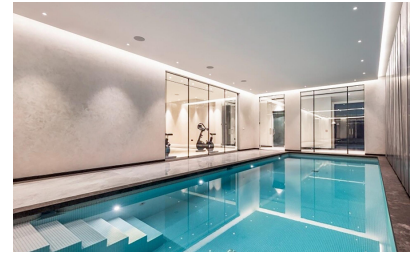

3 bedroom Penthouse in Relleu

Ref: NP135603

Price from
213,000€

Property type : Penthouse

Orientation : East

House area : 128 m²

Location : Relleu

Views : N/A

Bedrooms : 3

Parking : Communal parking

Bathrooms : 2

✓ Terrace

NEW BUILD RESIDENTIAL IN RELLEU New Build residential in Relleu is the ideal place for those who want to have a quality home in a very beautiful place and with all services next door. The building has 7 floors with 2 stairs and its 2 elevators. In the basement there are 69 parking spaces and 42 storage rooms. On the ground floor is the heated indoor pool, a large room for the use of all owners and two commercial premises, on the roof is the outdoor pool with its terraces. Enjoy cooking in a modern kitchen and also the living rooms with stunning views, and relax on the spacious terrace overlooking the breathtaking nature of Relleu. From the terraces there are spectacular, completely unobstructed views. The beautiful mountains, the new lake and the sports areas of the town are beautiful. The orientation is south-east so all the terraces have sun from early in the morning until early in the afternoon. Watching the sunrise from your terrace can be a wonderful experience. An options underground parking space and storeroom at an extra cost. Relax - Pool: Dive into an oasis of serenity and leave the daily stress behind as you swim laps in our refreshing pool. - Sauna: Let go of all tension and indulge in the bliss of our luxurious sauna. The soothing heat relaxes your muscles and purifies your mind, leaving you feeling completely rejuvenated after each session. Work-Out - Gym: Achieve your fitness goals without leaving the comfort of your home. Our state-of-the-art fitness centre is equipped with the latest equipment, giving you the freedom to train at your own pace and in your own way. Whether you're seeking an intense workout, a relaxing swim session, or just a moment of peace and reflection, our apartment complex offers everything you need for a balanced lifestyle. Relleu is a beautiful and quiet mountain town where people of different nationalities live. Relleu is 15km from the Mediterranean highway, 18km from Villajoyosa beach and 25km from Benidorm beach. The village of Relleu is the perfect place for lovers of mountain, cycling, hiking, canyoning or other sports. The swamp route with its famous footbridge reaches the same building. These mountains are the ideal environment for riding a motorcycle or bicycle.